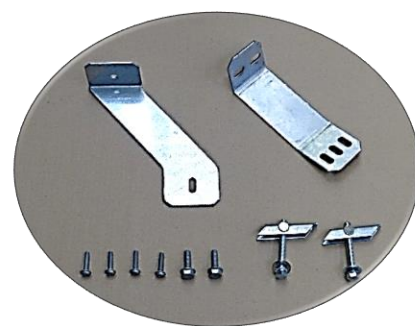

Chassis model K0		Since
	EXPERT EXPERT COMBI TRAVELLER	07/2014
	JUMPY III SPACE TOURER	07/2014
	PROACE	07/2016
	VIVARO III	01/2019

STEPS TLS and TLM 601 - 901 - 1101

LEFT FRONT Door

Version	Step	Fitting kit
L1 / L2 / L3		

Comments

No possibility of mounting : vehicle components under door.

RIGHT FRONT Door

Version	Step	Fitting kit
L1 / L2 / L3	601	Undevelopped

Comments

Can be fixed to the chassis using bolts in the existing holes.
Fixings to be made.

LEFT SIDE Door

Version	Step	Fitting kit
L1	601	M0024
L2 / L3	601	M0024
	901	M0024

Comments

Installation using screws without drilling the chassis or floor.

RIGHT SIDE Door

Version	Step	Fitting kit
L1	601	M0002
L2 / L3	601	M0002
	901	M0017

Comments

601 and 901 range specially adapted due to exhaust pipe which provides limited depth.
Installation using screws without drilling the chassis or floor.

STEPS POSITION – RIGHT SIDE DOOR

601

901

LEFT SIDE DOOR : symmetrical view