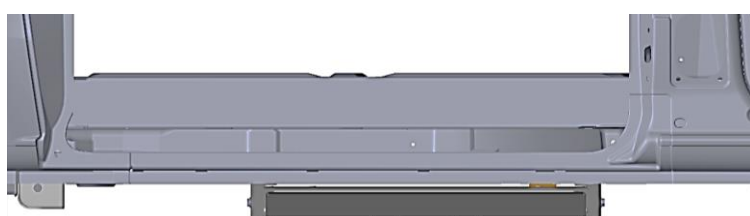

Installation impossible due to the fuel tank. Impossible on E-Vito : batteries under floor.

RIGHT SIDE Door

Version	Step	Fitting kit
L1 / L2	601	M0028
	(901)	M0029

Comments

Screws and bolts mounting without drilling the chassis or floor.

901 is suitable for large side doors (961 mm).

Impossible on E-Vito : batteries under floor.

■ STEPS POSITION – RIGHT SIDE DOOR

601

901