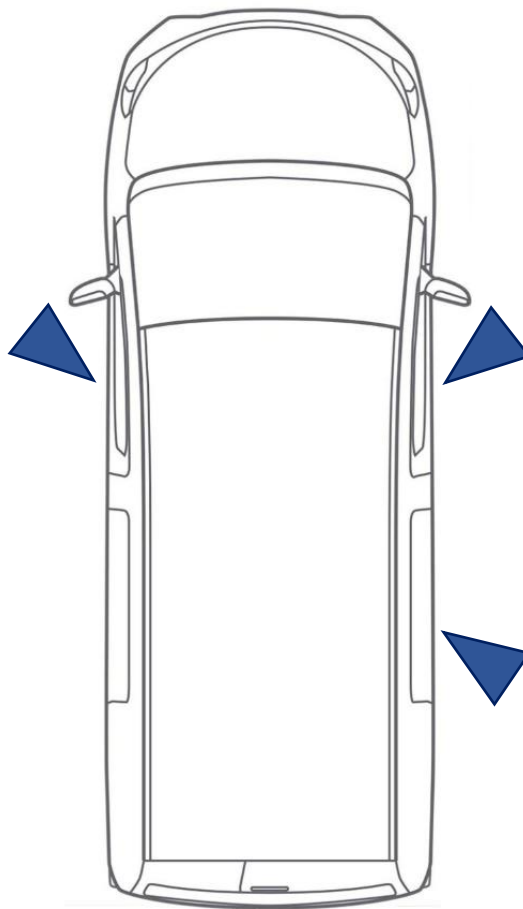

Comments

Space available to mount the step and can be taken up under the chassis.