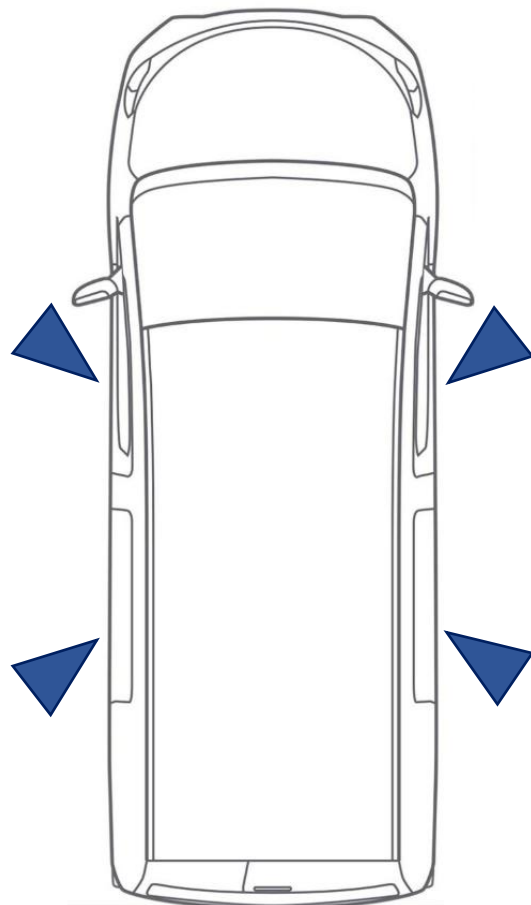

Chassis model	
IVECO	DAILY

STEPS TLS and TLM 601 - 901 - 1101

LEFT FRONT Door

Version	Step	Fitting kit
L1 / L2 / L3 / L4 / L5	601	Undevelopped

Comments
Space available for mounting the step. Complicated but possible.

RIGHT FRONT Door

Version	Step	Fitting kit
L1 / L2 / L3 / L4 / L5	601	Undevelopped

Comments
Installation possible ONLY if the AdBlue tank is located under the right side door (standard vehicle layout)

LEFT SIDE Door